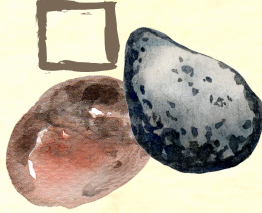

Magic Potion

Ingredients to collect:

Petals of 5 different flowers

star or heart shaped leaves

A sprinkle of sand or soil

A piece of bark

A piece of moss or lichen

2 different coloured stones

Something fluffy or soft

Something that smells nice

seeds of plants

A piece of spider web or a feather

Something shiny